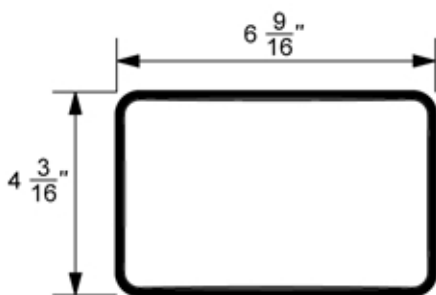

4" X 6" RECTANGULAR LED HEAD LAMP

NEW PRODUCT

- High power 7W LEDs for exceptional performance
- With additional wiring for Daytime Running Light (DRL)
- Hard-coated polycarbonate lens offers ultimate protection against damage from impact and roadside debris
- Aluminum housing designed with perfect heat management for long-lasting performance
- Complies with DOT and FMVSS108 standards
- H4, 3-Blade wiring connector
- **POWER SAVE 30%**