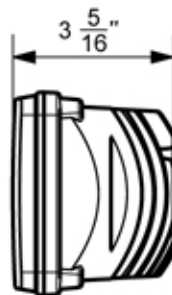

4" X 6" RECTANGULAR LED HEAD LAMP

NEW PRODUCT

- High power 7W LEDs for exceptional performance
- With additional wiring for Daytime Running Light (DRL)
- Hard-coated polycarbonate lens offers ultimate protection against damage from impact and roadside debris
- Aluminum housing designed with perfect heat management for long-lasting performance
- Complies with DOT and FMVSS108 standards
- H4, 3-Blade wiring connector
- **POWER SAVE 30%**

connector