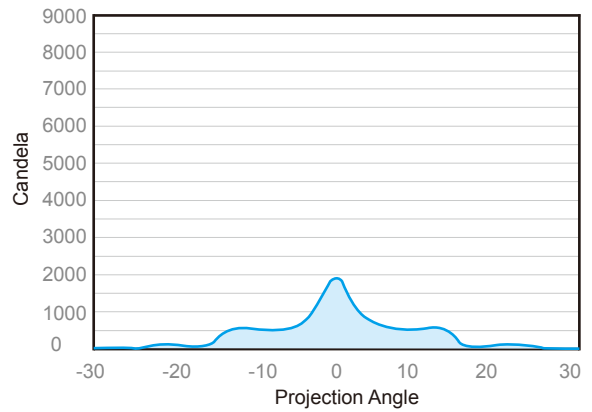

Oval Curve Lens LED WORK LAMP

22848

- ◆ Unique curved lens that provides a great wide-flood projection
- ◆ Robust lamp that resists to external impacts
- ◆ Excellent Material made of PC lens and aluminum housing
- ◆ IP69K 100% waterproof and dustproof

Part No.	Voltage	Flood	8 SMD high power LEDs				Current Draw	Connection	Weight
			Watt	Raw lumen	Effective lumen	HV CD			
22848	12~36V	•	22	1920	1330	1800	13.5V at 1.5±0.06A 28V at 0.72±0.045A	280 mm cable	428g
Material				Resistant					Std pack qty
Lens	Housing	Bracket	Hardware	Water	Dust	Shock	Warpage	Temperature	20
PC	aluminum	stainless steel	stainless steel	•	•	•	•	-30°C~50°C	