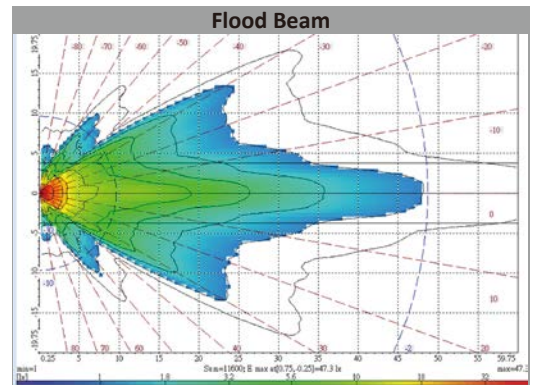

Oval Curve Lens LED WORK LAMP

22848

- ◆ Unique curved lens that provides a great wide-flood projection
- ◆ Robust lamp that resists to external impacts
- ◆ Excellent Material made of PC lens and aluminum housing
- ◆ IP69K 100% waterproof and dustproof

Part No.	Voltage	Flood	8 SMD high power LEDs				Current Draw	Connection	Weight
			Watt	Raw lumen	Effective lumen	HV CD			
22848	12~36V	•	22	1920	1330	1800	13.5V at 1.5±0.06A 28V at 0.72±0.045A	280 mm cable	428g
Material				Resistant					Std pack qty
Lens	Housing	Bracket	Hardware	Water	Dust	Shock	Warpage	Temperature	20
PC	aluminum	stainless steel	stainless steel	•	•	•	•	-30°C~50°C	