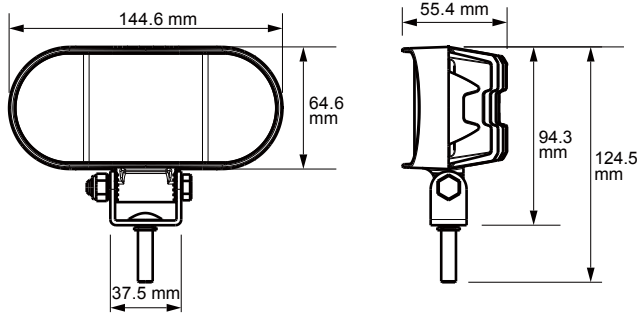

Oval Curve Lens LED WORK LAMP

22848

- ◆ Unique curved lens that provides a great wide-flood projection
- ◆ Robust lamp that resists to external impacts
- ◆ Excellent Material made of PC lens and aluminum housing
- ◆ IP69K 100% waterproof and dustproof

Part No.	Voltage	Flood	8 SMD high power LEDs				Current Draw	Connection	Weight
			Watt	Raw lumen	Effective lumen	HV CD			
22848	12~36V	•	22	1920	1330	1800	13.5V at 1.5±0.06A 28V at 0.72±0.045A	280 mm cable	428g
Material				Resistant					Std pack qty
Lens	Housing	Bracket	Hardware	Water	Dust	Shock	Warpage	Temperature	20
PC	aluminum	stainless steel	stainless steel	•	•	•	•	-30°C~50°C	