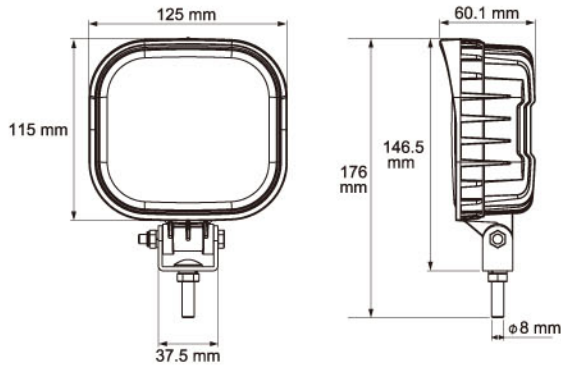

LED WORK LAMP

built-in Deutsch connector

22807-B/22807DT/22807ADR

- Even fading pattern without hotspots
- Water tight configuration to withstand the severe applications
- Low power consumption
- Available with Built-in Deutsch connector

Voltage	12~36V
Beam pattern	Flood
SMD high power LEDs	9
Watt	22
Raw Lumen	2160
Effective Lumen	1492
HV CD	4100
Current Draw	13.5V at 1.5A±0.25A 28V at 0.73A±0.12A
Connection(22807-B)	280mm cable
Connection(22807ADR)	280mm ADR cable
Connection(22807DT)	built-in Deutsch connector
Weight	580g
IP Rating	IP69K
Std Pack Qty	20

Material	
lens	PC
housing	aluminum
bracket	stainless steel
hardware	stainless steel
Resistant	
water	✓
dust	✓
shock	✓
warpage	✓
temperature	-30°C ~ 50°C