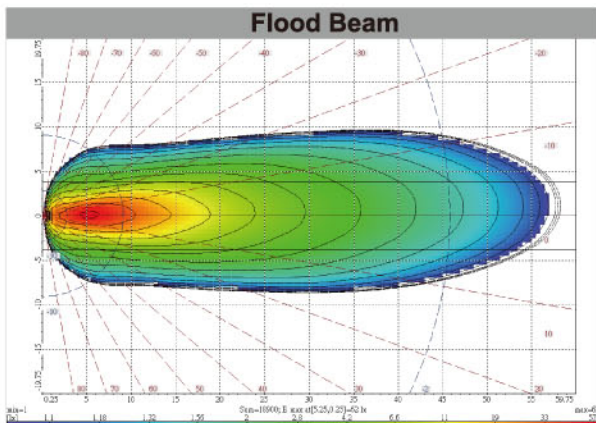

LED WORK LAMP

built-in Deutsch connector

22807-B/22807DT/22807ADR

- Even fading pattern without hotspots
- Water tight configuration to withstand the severe applications
- Low power consumption
- Available with Built-in Deutsch connector

Voltage	12~36V
Beam pattern	Flood
SMD high power LEDs	9
Watt	22
Raw Lumen	2160
Effective Lumen	1492
HV CD	4100
Current Draw	13.5V at 1.5A±0.25A 28V at 0.73A±0.12A
Connection(22807-B)	280mm cable
Connection(22807ADR)	280mm ADR cable
Connection(22807DT)	built-in Deutsch connector
Weight	580g
IP Rating	IP69K
Std Pack Qty	20