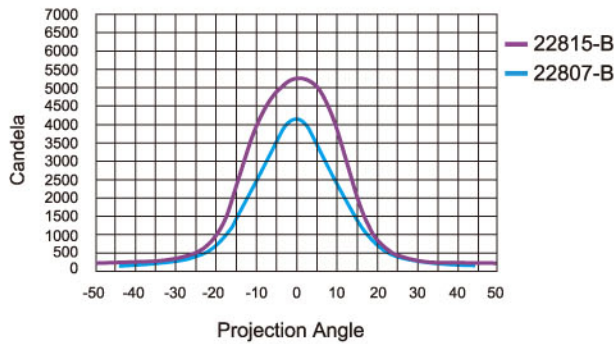

LED WORK LAMP

built-in Deutsch connector

22807-B/22807DT/22807ADR

- Even fading pattern without hotspots
- Water tight configuration to withstand the severe applications
- Low power consumption
- Available with Built-in Deutsch connector

Voltage	12~36V
Beam pattern	Flood
SMD high power LEDs	9
Watt	22
Raw Lumen	2160
Effective Lumen	1492
HV CD	4100
Current Draw	13.5V at 1.5A±0.25A 28V at 0.73A±0.12A
Connection(22807-B)	280mm cable
Connection(22807ADR)	280mm ADR cable
Connection(22807DT)	built-in Deutsch connector
Weight	580g
IP Rating	IP69K
Std Pack Qty	20